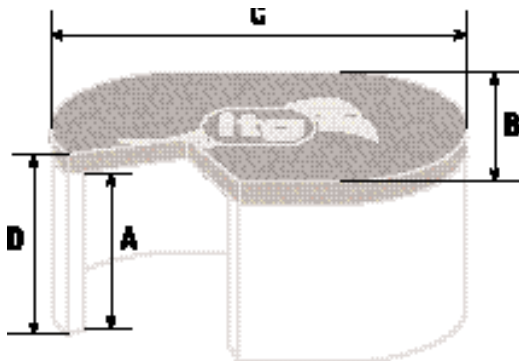

JC30 *single carburettor*

JC30 BHP Ratings

(These are a guide only – always use the largest filter possible)

Filter Element	Number of Filters on Engine	
	1	2
JC30/25	210	320
JC30/40	280	420
JC30/65	350	530
JC30/100	460	690

Dimensions – Size options (mm)

A	Internal height	25	40	65	100
B	Width	149	149	149	149
C	Length	298	298	298	298
D	Overall height	50	65	90	125

Baseplates – JC30

Part No Carburettors

1JC30 Blank base plate for specials

3JC30 Mini multi point

22JC30 Mini single point injection

JC30 Baseplates

Also ideal for use on Weber IDA carburettors and DCOE, DCO and IDF using large air horns.