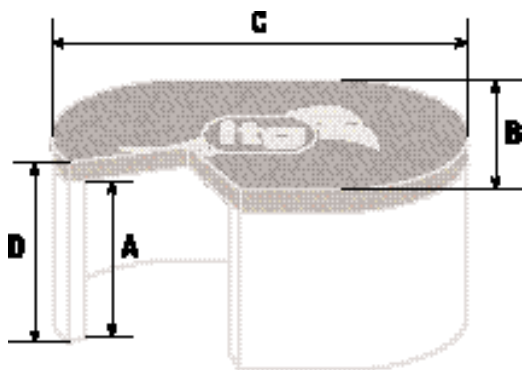

JC100 multi carburettor

JC100 BHP Ratings

(These are a guide only – always use the largest filter possible)

Filter Element	Number of Filters on Engine				
	1	2	3	4	6
JC100/40	520 other filter heights in proportion as above				

Dimensions

A (internal height)	40	65	100
B (width)	142		
C (length)	608		
D (overall height)	65	90	125